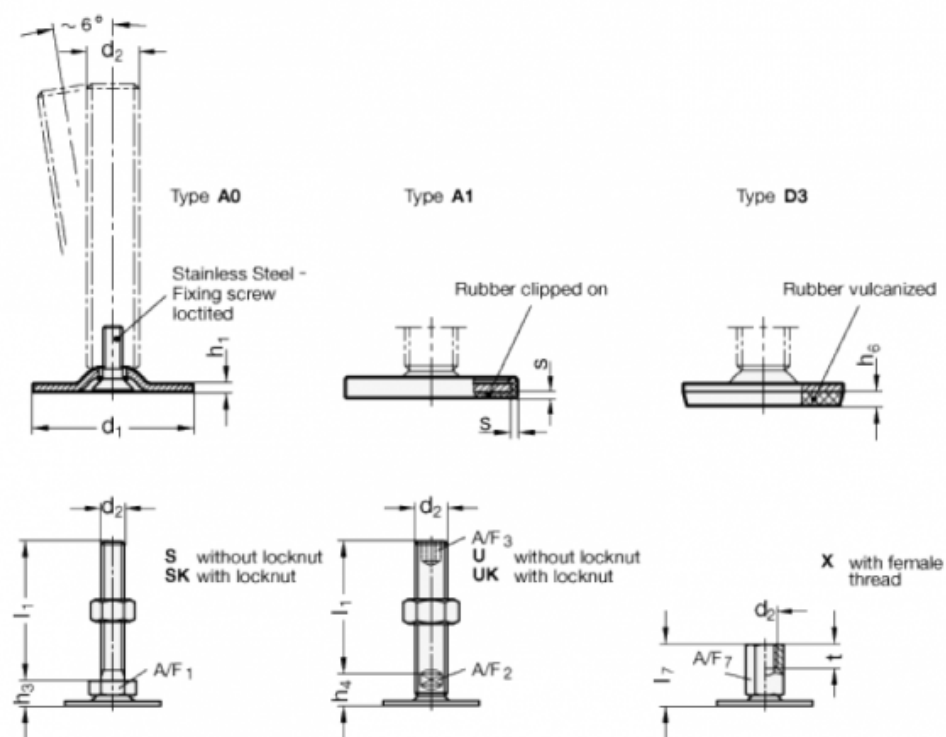

Data Sheet

Article number: 204060M840A0SK

Description: E+G levelling foot
GN 40-60-M8-40-A0-SK

Note: SK With nut, External hexagon at the bottom

Measures

A/F1	= 17
d1	= 60
d2	= M8
h1	= 2.5
h3	= 11
h6	=
l1	= 40
s	=